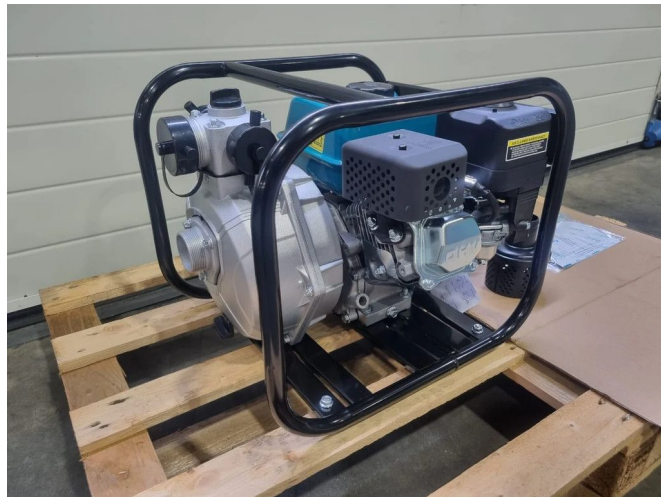

## LEO LGP20-2H

### GENERAL INFORMATION

|              |             |
|--------------|-------------|
| ID           | 23P00110    |
| Make         | LEO         |
| Year         | 2024        |
| Construction | Water pumps |
| Weight       | 22 kg       |
| Length       | 50 cm       |
| Width        | 50 cm       |
| Height       | 50 cm       |

### DESCRIPTION

Damages: none

LEO high pressure petrol driven pump 4-stroke  
Suitable for clear or slightly polluted water for irrigation,  
transferring water into swimming pools.

Max yield: 20 m3  
Max pressure: 80 mwk

If you have any questions, please call us.

Throughput capacity: 20 m3/h  
Max dirt passag: 3600 rpm  
Weight: 22 kg