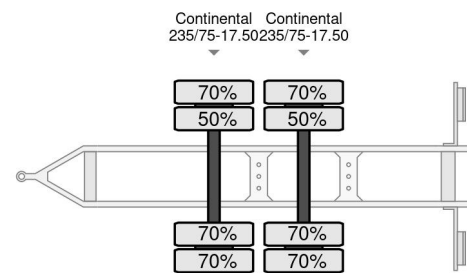

## Blomenrohr 688-18000

### GENERAL INFORMATION

ID	24A00007
Make	Blomenrohr
Type	688-18000
Year	2008
Construction	Car transporter trailers
Gross weight	18.000 kg
First registration date	18-04-2008
License plate	76-WB-GX
Axle count	2
Weight	4.030 kg
Wheelbase	130 cm
Load capacity	13.970 kg
Length	844 cm
Width	252 cm
Height	100 cm

Blomenröhr 688-18000

Referentienummer: 24A00007

### DESCRIPTION

- Center axle drive-up trailer
- very recently replaced hardwood floor
- dimensions :  
 Floor length 630 cm (sloping/ramping part 106 cm)  
 Length ramps : 245 cm  
 Pull eye 40mm